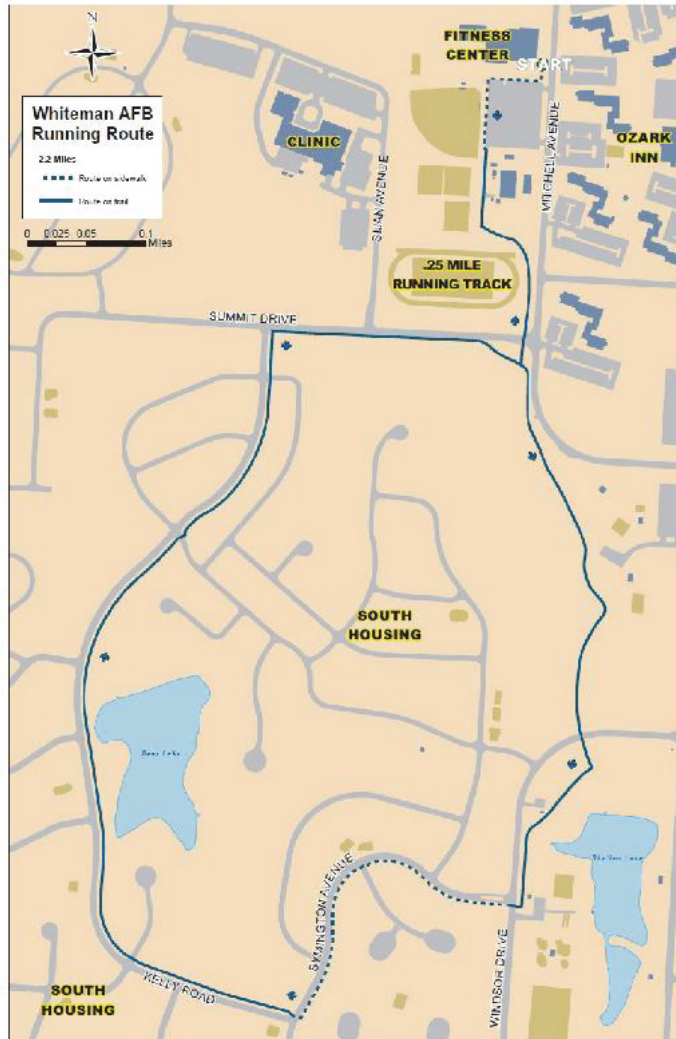

BASE RUNNING ROUTES

WHITEMAN AFB FITNESS CENTER

Running Routes Provided For Different Levels Of Runners At Whiteman.
Enjoy These Popularly Selected Routes!

2.2 Miles

3 Miles

6.1 Miles